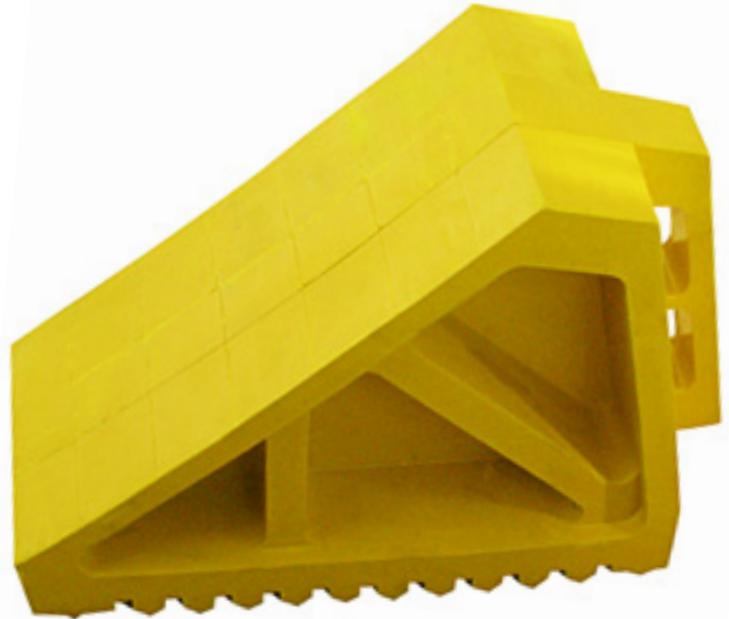

WHEEL CHOCKS AND ACCESSORIES

Part Number: **CWC.YELL**

MATERIAL: NATURAL/SBR RUBBER COMPOUND

Weight: 3.0Kg

5 Tonne maximum vehicle weight