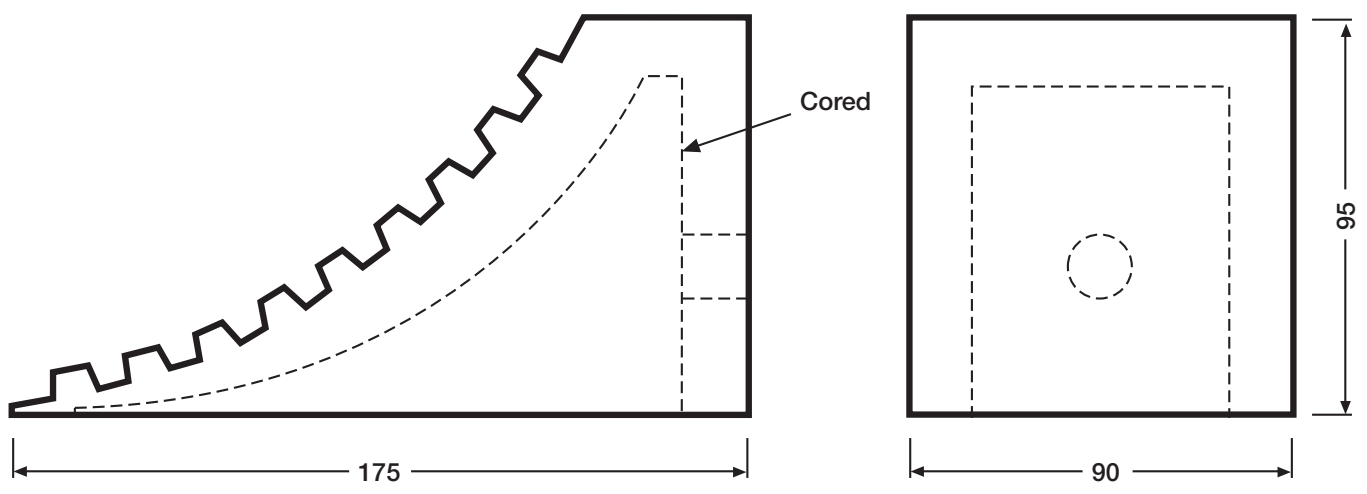

Section 3

WHEEL CHOCKS AND ACCESSORIES

Part Number: **CWC4.SMALL**

MATERIAL: NATURAL/SBR RUBBER COMPOUND

Weight: 0.78Kg

Ideal for Caravans, Boat Trailers and Motor Homes.